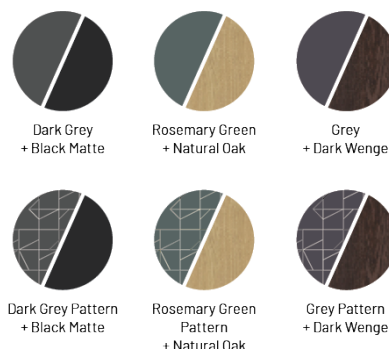

Available Finishes*

Wall and Ceiling Kit:

Mega Bass Trap Kit: