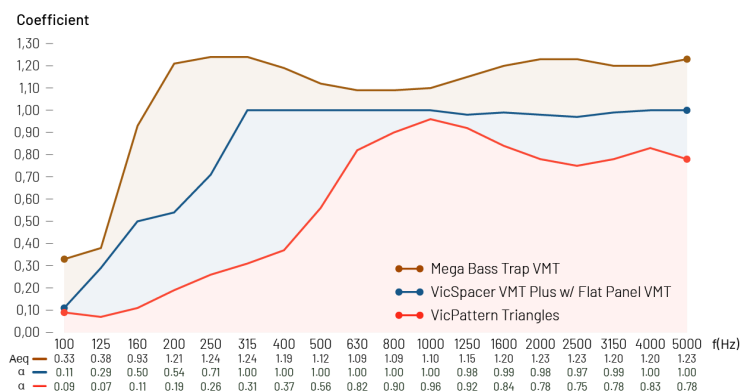

Performance

NRC: 0.95 (VicSpacer Plus with Flat Panel VMT)